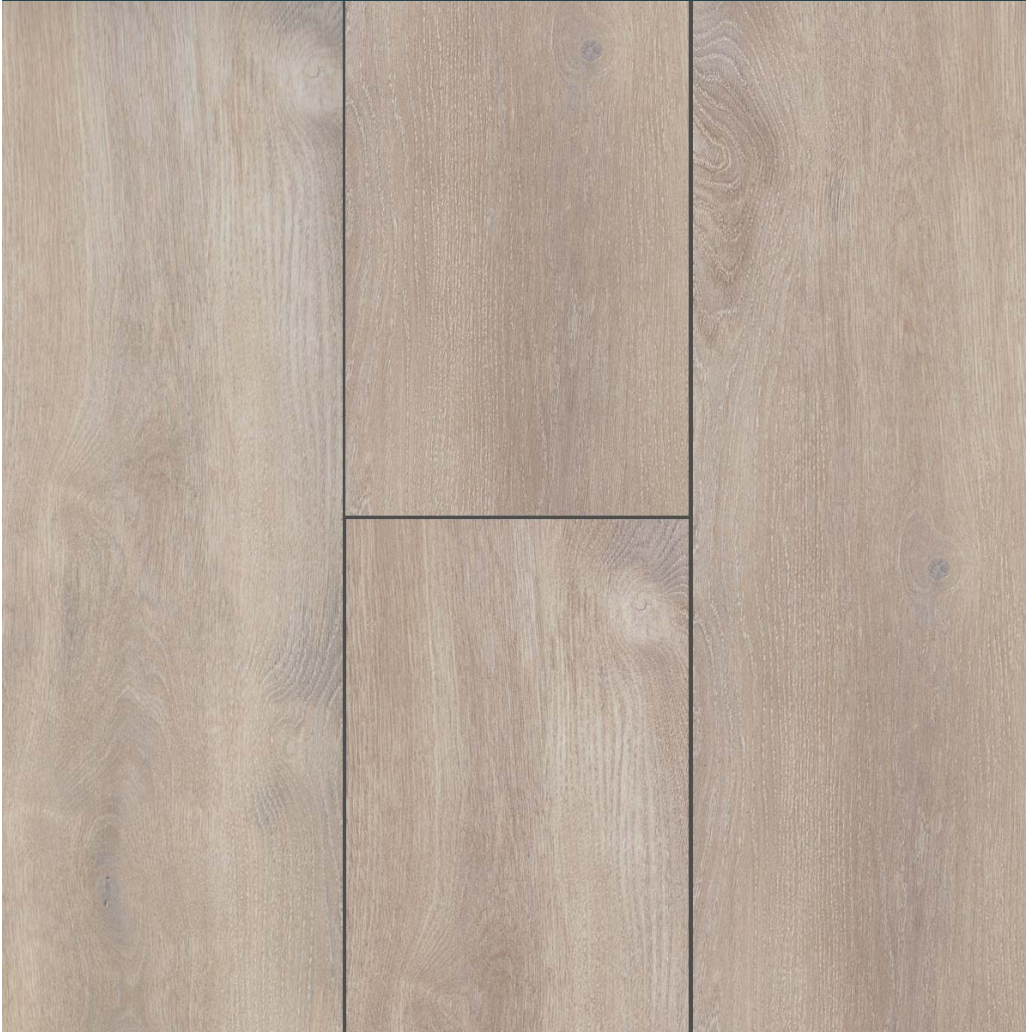

### Installation options

pedestals

sand & gravel

concrete slab

thinset bed

lawn & turf

# SLAVONIA

Delicate light brown with a hint of pink. Emulates the appearance of individual 16" wide wood planks, including simulated wood grain, knots and other random features. Relatively modest color variation across individual planks. Smooth anti-slip surface with wood grain texture. 16" x 48" planks only.

### Color & Shade Variation:

**V3**  
High shade  
& texture variation